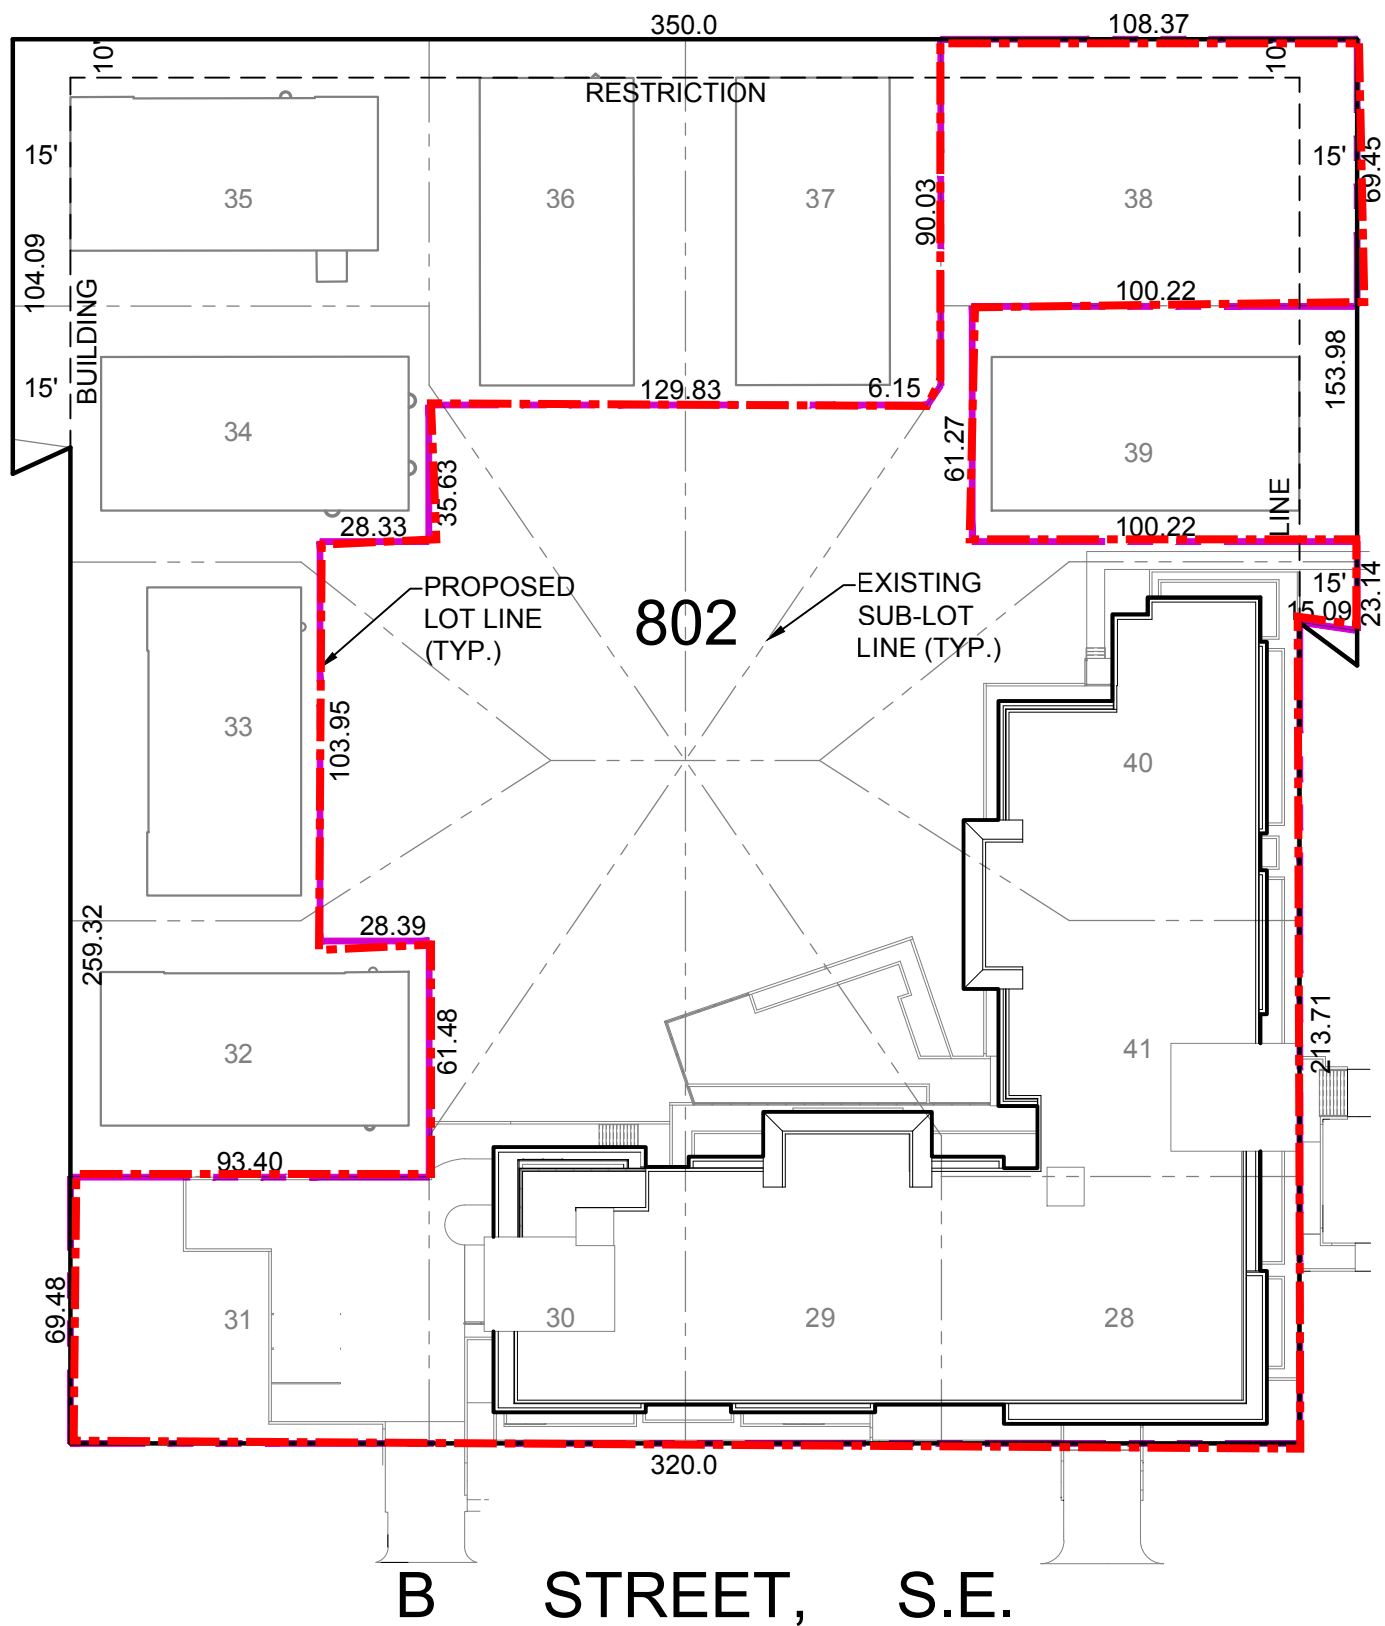

# TAB E

MEADOW GREEN COURT PLAT

A STREET, S.E.

34th STREET, S.E.

35th STREET, S.E.

B STREET, S.E.

SCALE: 1:50